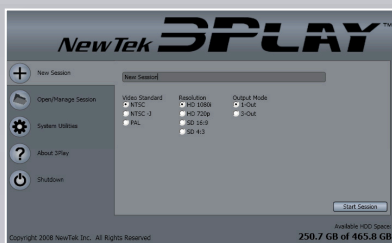

3PLAY gives sports broadcasters, leagues, teams and schools an affordable option to deliver instant replay and slow motion for broadcast, webcast, arena scoreboard displays and more.